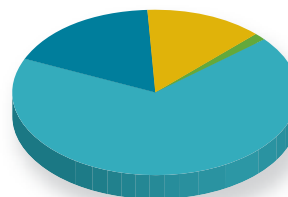

Education and Academic Excellence

Fellows by Specialty

Rank	Count
Non-Tenure Track	297
Instructor	5
Asst. Prof.	211
Assoc. Prof.	55
Professor	41

Rank	Count
Tenure Track	38
Asst. Prof.	23
Assoc. Prof.	6

Rank	Count
Tenured	51
Asst. Prof.	3
Assoc. Prof.	12
Professor	41