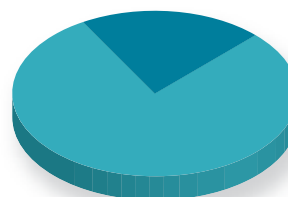

Education and Academic Excellence

Fellows by Specialty

Rank	Count
Non-Tenure Track	297
Instructor	5
Asst. Prof.	211
Assoc. Prof.	55
Professor	41

Rank	Count
Tenure Track	38
Asst. Prof.	23
Assoc. Prof.	6

Rank	Count
Tenured	51
Asst. Prof.	3
Assoc. Prof.	12
Professor	41