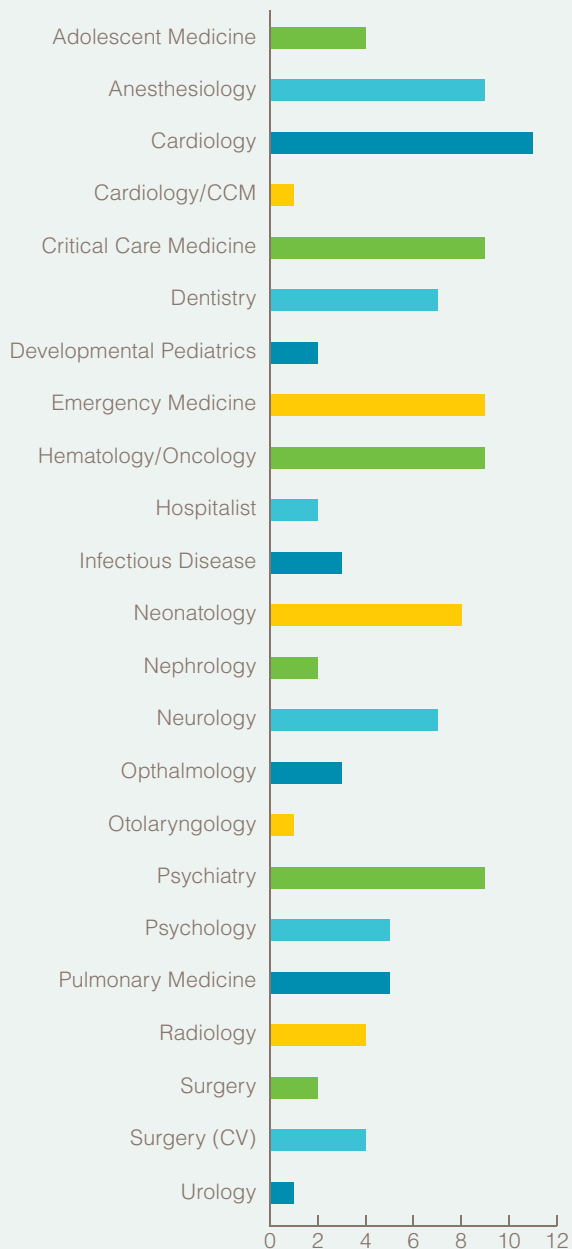

Education and Academic Excellence

Fellows by Specialty

Rank	Count
Non-Tenure Track	297
Instructor	5
Asst. Prof.	211
Assoc. Prof.	55
Professor	41

Rank	Count
Tenure Track	38
Asst. Prof.	23
Assoc. Prof.	6

Rank	Count
Tenured	51
Asst. Prof.	3
Assoc. Prof.	12
Professor	41

Gender	Count
Total Faculty	386
Male	183
Female	214

Academic Promotions

Associate Professor

Yi-Wen Chen, PhD
 Fran Cogen, MD
 Tarik Haydar, PhD
 Daniel Lewin, PhD
 Natella Rakhmanina, MD
 Jay Salpekar, MD
 Michael Slack, MD
 Kathy Woodward, MD