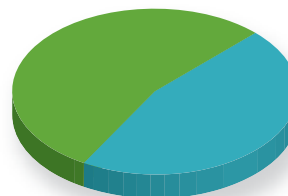

Education and Academic Excellence

Fellows by Specialty

Rank	Count
Non-Tenure Track	297
Instructor	5
Asst. Prof.	211
Assoc. Prof.	55
Professor	41

Rank	Count
Tenure Track	38
Asst. Prof.	23
Assoc. Prof.	6

Rank	Count
Tenured	51
Asst. Prof.	3
Assoc. Prof.	12
Professor	41