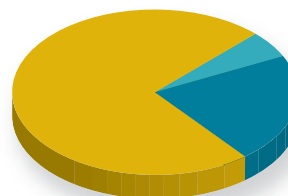

Education and Academic Excellence

Fellows by Specialty

Rank	Count
Non-Tenure Track	297
Instructor	5
Asst. Prof.	211
Assoc. Prof.	55
Professor	41

Rank	Count
Tenure Track	38
Asst. Prof.	23
Assoc. Prof.	6

Rank	Count
Tenured	51
Asst. Prof.	3
Assoc. Prof.	12
Professor	41